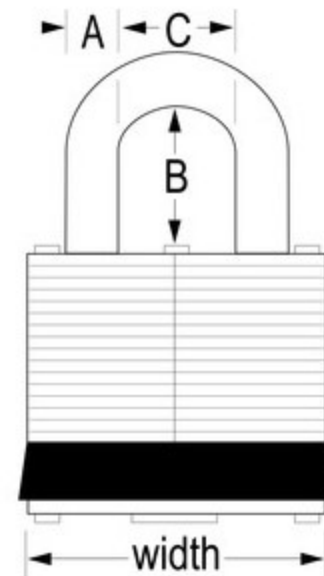

## Product Specifications

**Product Number** 5EURD

**Body Width** 51mm

**Shackle Dimensions** A: 9mm B: 25mm C: 24mm

**Description** Keyed Different, Retail Carded Packaging

**Shelf Pack Qty** 4

**Master Carton Qty** 24

Click image to zoom