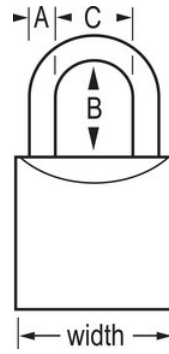

Model No. 4140
40mm wide v-line brass padlock

Best Used For:

Cabinets

Fences

Waste Management
Equipment

Well & Septic Covers

Overview & Features

Product Features

- 40mm wide brass body provides resistance to the elements
- 21mm tall, 6mm hardened steel shackle
- Non-rekeyable, 4-pin tumbler cylinder provides pick resistance

Product Details

The Master Lock No. 4140 features a 40mm wide brass body to resist the elements and a 21mm tall, 6mm diameter hardened steel shackle for excellent cut resistance. Ideal for cabinets & fences, the non-rekeyable 4-pin tumbler cylinder provides greater pick resistance.

Product Specifications

Product Number	4140
Body Width	40mm
Shackle Dimensions	A: 6mm B: 21mm C: 20mm
Colour	Brass
Description	Keyed Different, Commercial Boxed Packaging
Shelf Pack Qty	12
Master Carton Qty	72