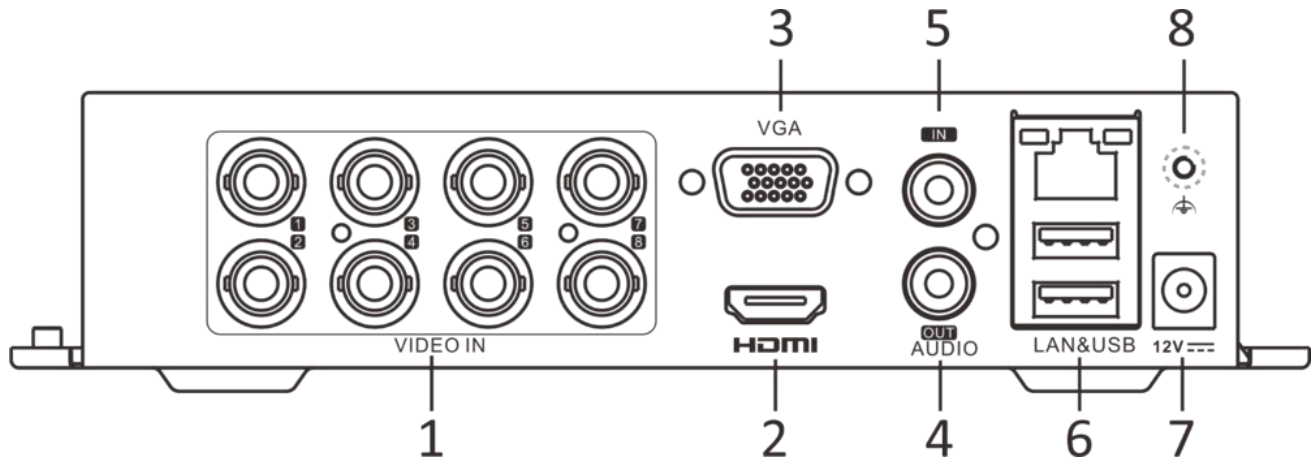

Video and Audio	
IP Video Input	2-ch (up to 10-ch) Enhanced IP mode on: 4-ch (up to 12-ch), each up to 4 Mbps Up to 6 MP resolution Support H.265+/H.265/H.264+/H.264 IP cameras
Analog Video Input	8-ch BNC interface (1.0 Vp-p, 75 Ω), supporting coaxitron connection
HDTVl Input	3K(2960 × 1665)@20 fps, 5 MP(2560 × 1944)@20 fps, 4 MP(2560 × 1440)@30 fps, 4 MP(2560 × 1440)@25 fps, 1080p@30 fps, 1080p@25 fps, 720p@30 fps, 720p@25 fps
AHD Input	5 MP(2592 × 1944)@20 fps, 4 MP(2560 × 1440)@30 fps, 4 MP(2560 × 1440)@25 fps, 1080p@30 fps, 1080p@25 fps, 720p@30 fps, 720p@25 fps
HDCVl Input	5 MP(2592 × 1944)@20 fps, 4 MP(2560 × 1440)@30 fps, 4 MP(2560 × 1440)@25 fps, 1080p@30 fps, 1080p@25 fps, 720p@30 fps, 720p@25 fps
CVBS Input	Support
HDMI Output	1-ch, 1920 × 1080/60Hz, 1280 × 1024/60Hz, 1280 × 720/60Hz
VGA Output	1-ch, 1920 × 1080/60Hz, 1280 × 1024/60Hz, 1280 × 720/60Hz
Video Output Mode	HDMI/VGA simultaneous output
Audio Input	1-ch, RCA (2.0 Vp-p, 1 KΩ) 8-ch via coaxial cable
Audio Output	1-ch, RCA (Linear, 1 KΩ)
Two-Way Audio	1-ch, RCA (2.0 Vp-p, 1 KΩ) (using the first audio input)
Synchronous Playback	8-ch
Network	
Total Bandwidth	96 Mbps
Remote Connection	64
Network Protocol	TCP/IP, PPPoE, DHCP, Hik-Connect, DNS, DDNS, NTP, SADP, NFS, iSCSI, UPnP™, HTTPS, ONVIF
Network Interface	1, RJ45 10/100 Mbps self-adaptive Ethernet interface
Wi-Fi	Connectable to Wi-Fi network by Wi-Fi dongle through USB interface
Auxiliary Interface	
SATA	1 SATA interface
Capacity	Up to 10 TB capacity for each disk
Alarm In/Out	N/A
USB Interface	Real panel: 2 × USB 2.0

Dimension

scale/1: 1;Unit/mm

Physical Interface

No.	Description	No.	Description
1	Video and coaxial audio in	5	AUDIO IN, RCA connector
2	HDMI interface	6	LAN network interface and USB interface
3	VGA interface	7	12 VDC power input
4	AUDIO OUT, RCA connector	8	GND