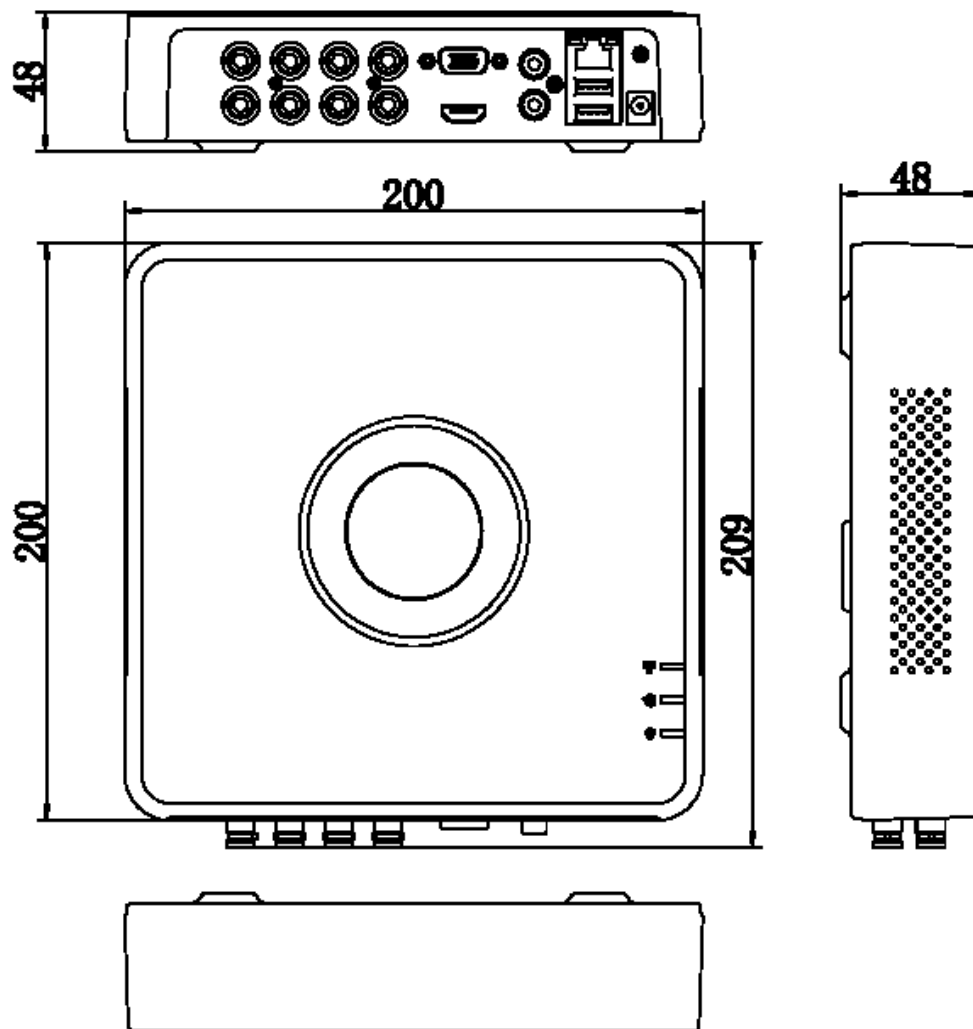

Video and Audio	
IP Video Input	2-ch (up to 10-ch) Enhanced IP mode on: 4-ch (up to 12-ch), each up to 4 Mbps Up to 6 MP resolution Support H.265+/H.265/H.264+/H.264 IP cameras
Analog Video Input	8-ch BNC interface (1.0 Vp-p, 75 Ω), supporting coaxitron connection
HDTVl Input	3K(2960 × 1665)@20 fps, 5 MP(2560 × 1944)@20 fps, 4 MP(2560 × 1440)@30 fps, 4 MP(2560 × 1440)@25 fps, 1080p@30 fps, 1080p@25 fps, 720p@30 fps, 720p@25 fps
AHD Input	5 MP(2592 × 1944)@20 fps, 4 MP(2560 × 1440)@30 fps, 4 MP(2560 × 1440)@25 fps, 1080p@30 fps, 1080p@25 fps, 720p@30 fps, 720p@25 fps
HDCVl Input	5 MP(2592 × 1944)@20 fps, 4 MP(2560 × 1440)@30 fps, 4 MP(2560 × 1440)@25 fps, 1080p@30 fps, 1080p@25 fps, 720p@30 fps, 720p@25 fps
CVBS Input	Support
HDMI Output	1-ch, 1920 × 1080/60Hz, 1280 × 1024/60Hz, 1280 × 720/60Hz
VGA Output	1-ch, 1920 × 1080/60Hz, 1280 × 1024/60Hz, 1280 × 720/60Hz
Video Output Mode	HDMI/VGA simultaneous output
Audio Input	1-ch, RCA (2.0 Vp-p, 1 KΩ) 8-ch via coaxial cable
Audio Output	1-ch, RCA (Linear, 1 KΩ)
Two-Way Audio	1-ch, RCA (2.0 Vp-p, 1 KΩ) (using the first audio input)
Synchronous Playback	8-ch
Network	
Total Bandwidth	96 Mbps
Remote Connection	64
Network Protocol	TCP/IP, PPPoE, DHCP, Hik-Connect, DNS, DDNS, NTP, SADP, NFS, iSCSI, UPnP™, HTTPS, ONVIF
Network Interface	1, RJ45 10/100 Mbps self-adaptive Ethernet interface
Wi-Fi	Connectable to Wi-Fi network by Wi-Fi dongle through USB interface
Auxiliary Interface	
SATA	1 SATA interface
Capacity	Up to 10 TB capacity for each disk
Alarm In/Out	N/A
USB Interface	Real panel: 2 × USB 2.0

Dimension

scale/1: 1;Unit/mm

Physical Interface

No.	Description	No.	Description
1	Video and coaxial audio in	5	AUDIO IN, RCA connector
2	HDMI interface	6	LAN network interface and USB interface
3	VGA interface	7	12 VDC power input
4	AUDIO OUT, RCA connector	8	GND