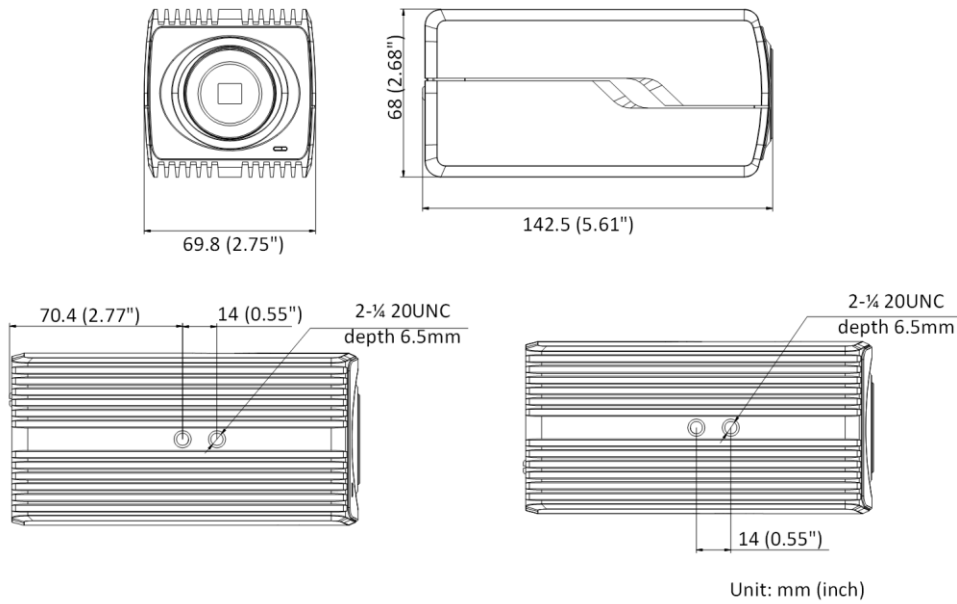

▪ **Dimension**

▪ **Accessory**

▪ **Optional**

DS-1332HZ Indoor Housing	HV1140P-8MPIR Mega-pixel P-Iris Lens	HV3816D-8MPIR Mega-pixel Auto-Iris Lens	DS-2202ZJ Wall Mount	HV3816P-8MPIR Mega-pixel P-Iris Lens
DS-1293ZJ Wall mount	DS-1331HZ-B Outdoor Housing	DS-1299ZJ Pendant Mount	HV1140D-8MPIR Mega-pixel Auto-Iris Lens	DS-1233ZJ Pendant Mount