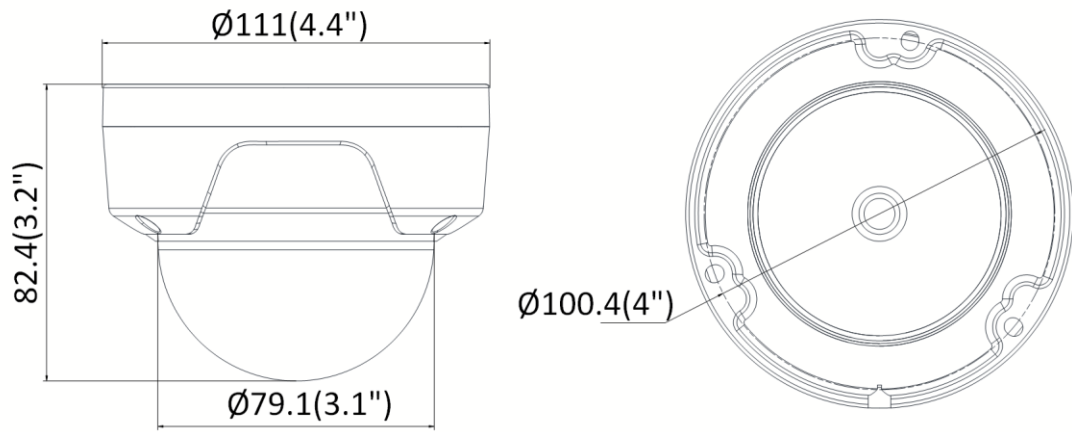

* Listed resolutions are only selectable options. It does not mean that all streams can work at their maximum resolution at the same time.

Available Model

HWI-D141H (2.8/4 mm)

Dimension

Unit: mm(inch)

Accessory