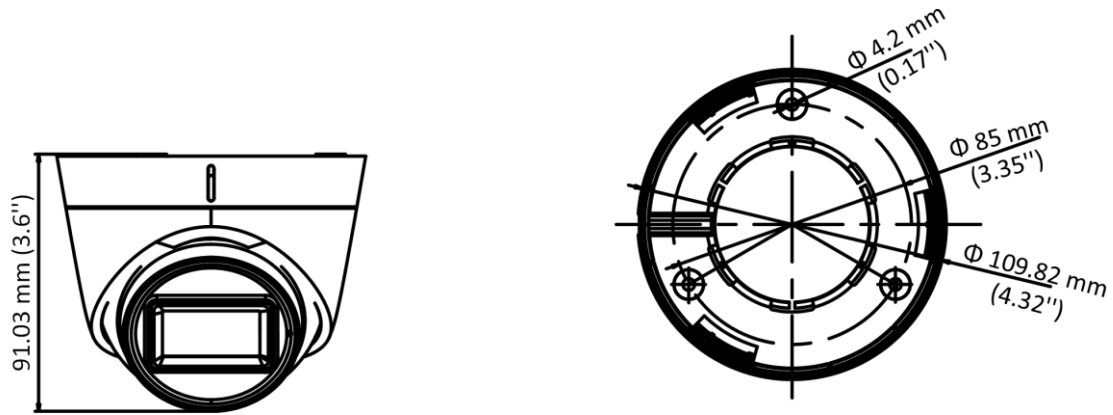

▪ **Available Model**

DS-2CE78H0T-IT3FS

▪ **Dimension**

▪ **Accessory**

▪ **Optional**

DS-1272ZJ-110-TRS Wall Mount	DS-1275ZJ-SUS Vertical Pole Mount	DS-1276ZJ-SUS Corner Mount	DS-1281ZJ-S Inclined Ceiling Mount	DS-1280ZJ-S DS-1280ZJ-S