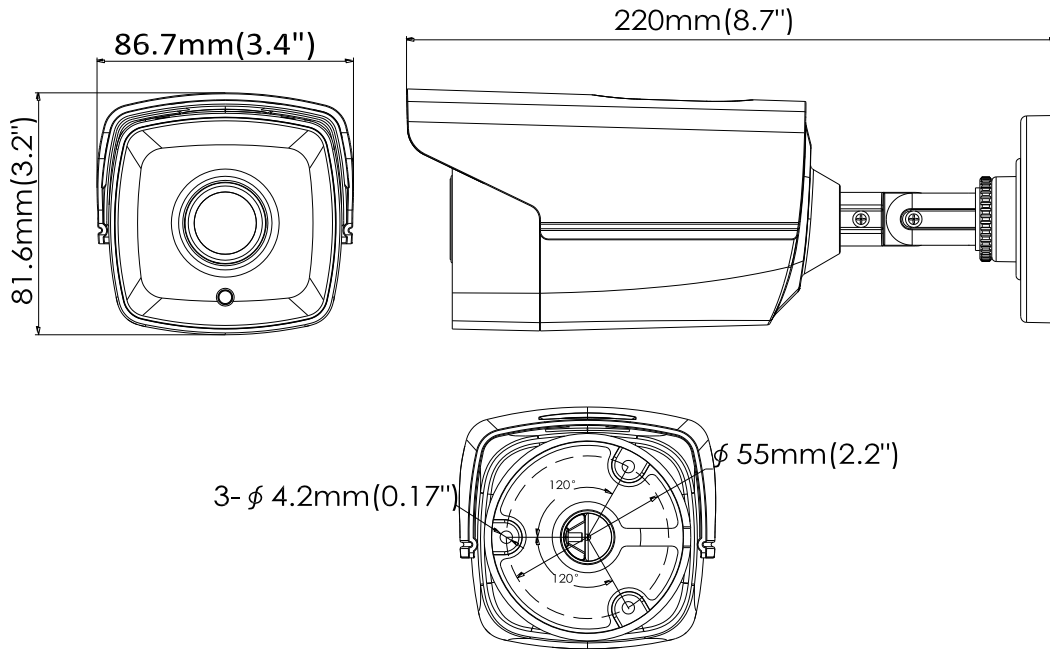

DS-2CE16C0T-IT1 HD720P EXIR Bullet Camera

Key Features

- 1 Megapixel high-performance CMOS
- Analog HD output, up to 720P resolution
- True Day/Night
- DNR, Smart IR
- EXIR technology, up to 20m IR distance
- IP66 weatherproof

Specifications

Camera	
Image Sensor	1MP CMOS Image Sensor
Signal System	PAL/NTSC
Effective Pixels	1296(H)*732(V)
Min. illumination	0.01 Lux @ (F1.2,AGC ON),0 Lux with IR
Shutter Time	1/25(1/30)s to 1/50,000s
Lens	2.8mm, 3.6mm, 6mm optional
	Angle of View: 70.9°(3.6mm), 92°(2.8mm), 56.7°(6mm)
Lens Mount	M12
Day & Night	ICR
Angle Adjustment	Pan: 0 - 360°, Tilt: 0 - 180°, Rotation: 0 - 360°
Synchronization	Internal synchronization
Video Frame Rate	720p@25fps/720p@30fps
HD Video Output	1 Analog HD output
S/N Ratio	>62dB
General	
Operating Conditions	-40 °C – 60 °C (-40 °F – 140 °F), Humidity 90% or less (non-condensing)
Power Supply	12 VDC ± 15%
Power Consumption	Max. 4W
Protection Level	IP66
IR Range	Up to 20m
Dimensions	86.22×82.05×220.13mm(3.39"×3.23"×8.67")
Weight	700 g

Order Models

DS-2CE16C0T-IT1

Dimensions

Accessories

DS-1280ZJ-XS
Junction box

DS-1H18
Video Balun

X41T
Camera Tester

Distributed by