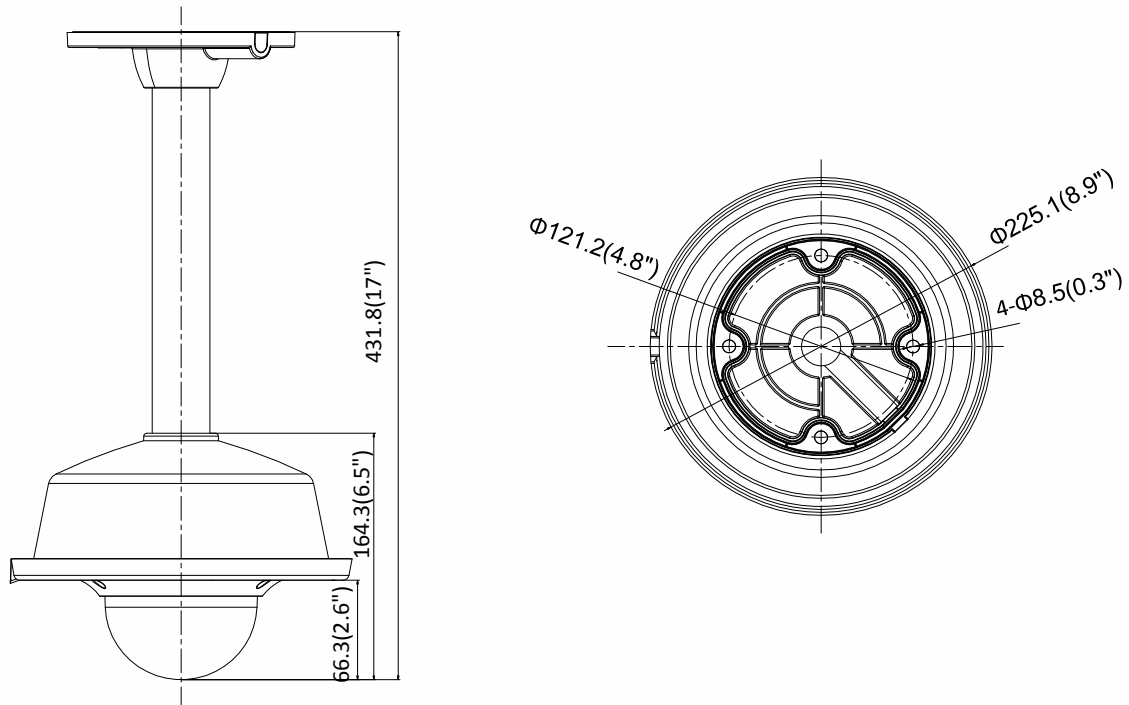

## Available Model

DS-2CD2746G1-IZ (2.8 mm to 12 mm), DS-2CD2746G1-IZS (2.8 mm to 12 mm)

Dimension

Camera:

Wall Mounting with the Bracket (DS-1473ZJ-155 and DS-1253ZJ-L):

Pendant Mounting with the Bracket (DS-1471ZJ-155 and DS-1253ZJ-L):

Unit: mm(inch)

**Accessory**

Distributed by

**DS-1471ZJ-155**  
Pendant Mount

**DS-1473ZJ-155**  
Wall Mount

**DS-1475ZJ-SUS**  
Vertical Pole Mount

**DS-1476ZJ-SUS**  
Corner Mount

**DS-1280ZJ-DM55**  
Junction Box