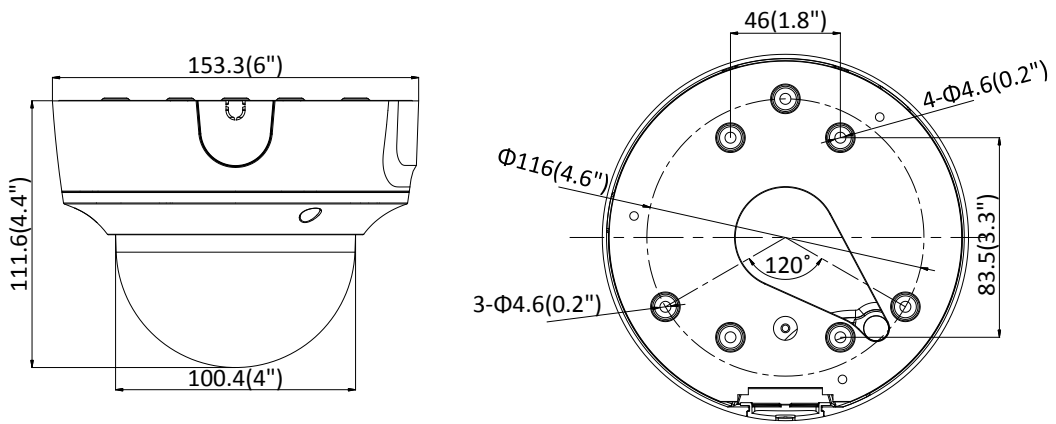

## Available Model

DS-2CD2746G1-IZ (2.8 mm to 12 mm), DS-2CD2746G1-IZS (2.8 mm to 12 mm)

Dimension

Camera:

Wall Mounting with the Bracket (DS-1473ZJ-155 and DS-1253ZJ-L):

Pendant Mounting with the Bracket (DS-1471ZJ-155 and DS-1253ZJ-L):