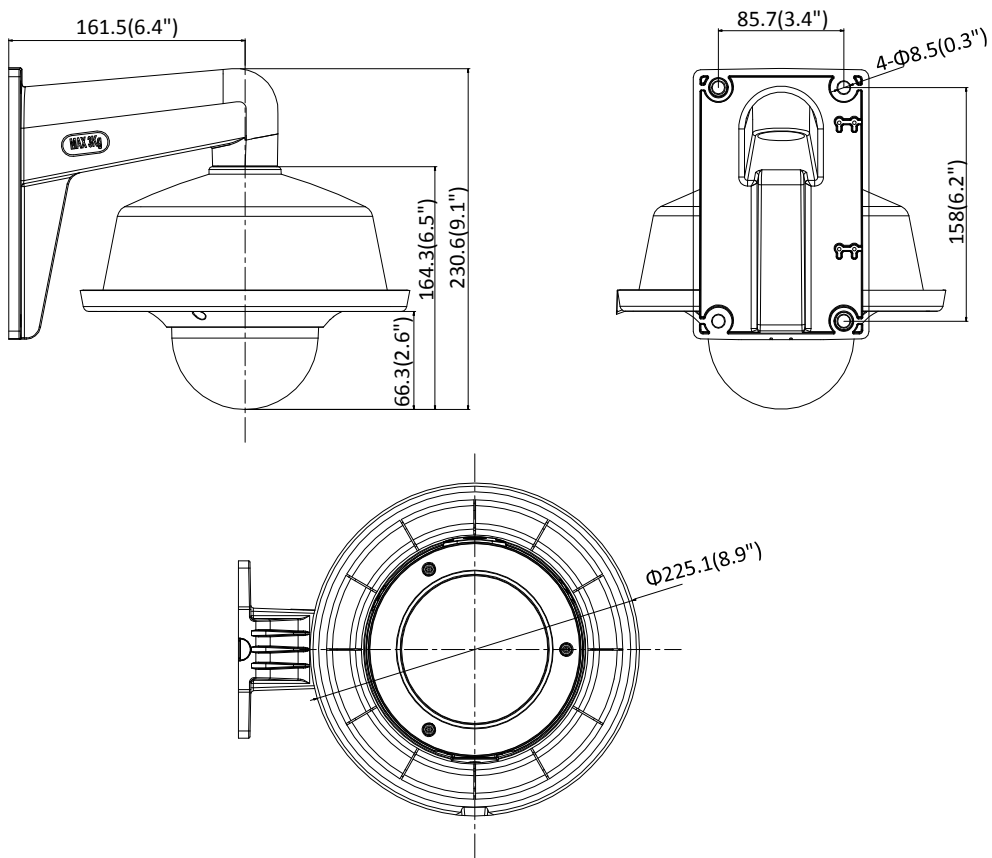

## Available Model

DS-2CD2746G1-IZ (2.8 mm to 12 mm), DS-2CD2746G1-IZS (2.8 mm to 12 mm)

Dimension

Camera:

Wall Mounting with the Bracket (DS-1473ZJ-155 and DS-1253ZJ-L):

Pendant Mounting with the Bracket (DS-1471ZJ-155 and DS-1253ZJ-L):

Unit: mm(inch)

**Accessory**

Distributed by

**DS-1471ZJ-155**  
Pendant Mount

**DS-1473ZJ-155**  
Wall Mount

**DS-1475ZJ-SUS**  
Vertical Pole Mount

**DS-1476ZJ-SUS**  
Corner Mount

**DS-1280ZJ-DM55**  
Junction Box