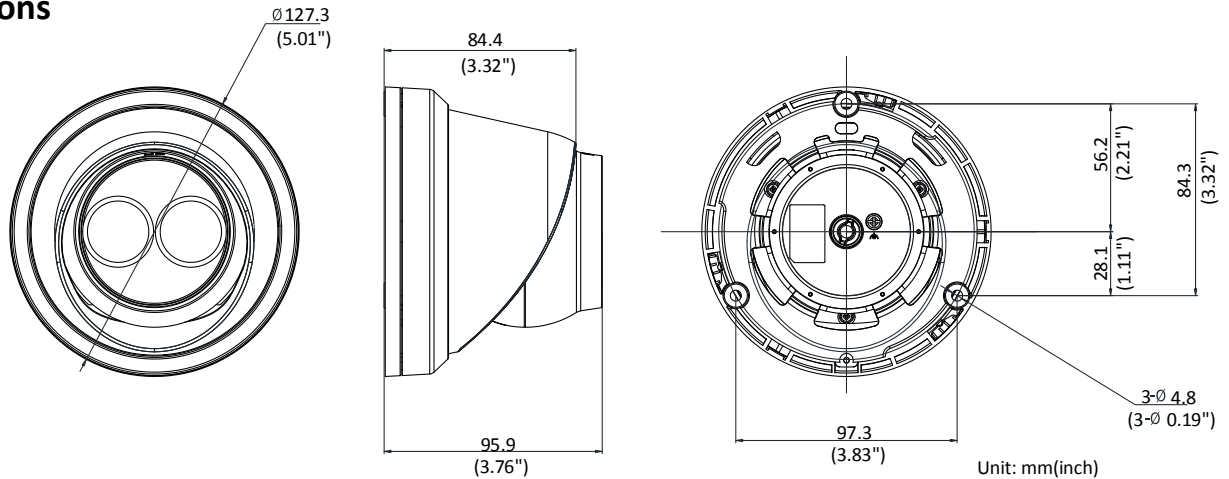

Protocols	TCP/IP, UDP, ICMP, HTTP, HTTPS, FTP, DHCP, DNS, DDNS, RTP, RTSP, RTCP, PPPoE, NTP, UPnP, SMTP, SNMP, IGMP, 802.1X, QoS, IPv6
Standard	ONVIF (PROFILE S, PROFILE G), ISAPI
General Function	One-key Reset, Dual-VCA, Anti-Flicker, Heartbeat, Mirror, Password Protection, Privacy Mask, Watermark, IP Address Filter
H.264+	Main stream supports
H.265 Type	Main Profile
H.265+	Main stream supports
Video Bit Rate	256 Kbps to 16 Mbps
Audio Compression	G.711/G.722.1/G.726/MP2L2/PCM
Audio Bit Rate	64Kbps(G.711)/16Kbps(G.722.1)/16Kbps(G.726)/32-192Kbps(MP2L2)
<b>Interface</b>	
Communication Interface	1 RJ45 10M/100M self-adaptive Ethernet port
On-board Storage	Built-in microSD/SDHC/SDXC slot, up to 128 GB
Reset Button	Yes
<b>Smart Feature-set</b>	
Behavior Analysis	Line crossing detection, intrusion detection, unattended baggage detection, object removal detection
Exception Detection	Scene change detection
Line Crossing Detection	Cross a pre-defined virtual line, up to 1 pre-defined virtual lines supported
Intrusion Detection	Enter and loiter in a pre-defined virtual region, up to 1 pre-defined virtual regions supported
Object Removal Detection	Objects removed from the pre-defined region, such as the exhibits on display.
Unattended Baggage Detection	Objects left over in the pre-defined region such as the baggage, purse, dangerous materials
Face Detection	Human face appears in the image can be detected and trigger linkage method
<b>General</b>	
Operating Conditions	-30 °C to +60 °C (-22 °F to +140 °F), Humidity 95% or less (non-condensing)
Power Supply	12 VDC ± 25%, 6.5 W PoE(802.3af, 36 – 57V, class 3), 8.5 W
IR Range	Up to 30 m
Protection Level	IP67
Dimensions	Camera: Φ 127.3 × 95.9 mm (5.01" × 3.78") Package: 150 × 150 × 141 mm (5.91" × 5.91" × 5.55")
Weight	Camera: 620 g (1.37 lb.)

## Dimensions