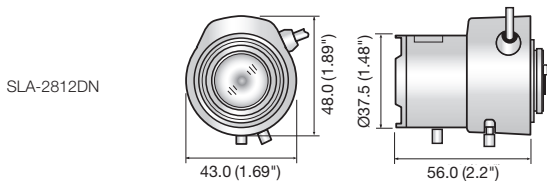

# SLA-3580DN/2812DN/550DV/612DN

1/3", 1/2" CS-mount Auto Iris Lens

SLA-3580DN

SLA-2812DN

SLA-550DV

SLA-612DN

## Key Features

- F1.0 (SLA-3580DN), F1.3 (SLA-2812DN/550DV)  
F1.6 (SLA-612DN) DC type auto iris
- Varifocal 3.5 ~ 8mm / 0.14" ~ 0.31" (SLA-3580DN)  
2.8 ~ 12mm / 0.11" ~ 0.47" (SLA-2812DN)  
5 ~ 50mm / 0.2" ~ 1.97" (SLA-550DV)  
6 ~ 12mm / 0.24" ~ 0.47" (SLA-612DN)

## Dimensions

Unit : mm (inch)

## Technical Specifications

		SLA-3580DN	SLA-2812DN	SLA-550DV	SLA-612DN
CCD		1/3"	1/3"	1/3"	1/2"
Resolution		520K pixel	520K pixel	520K pixel	520K pixel
Zoom Ratio		2.3x	4.2x	10x	2x
Focal Length		3.5 ~ 8mm 0.14" ~ 0.31"	2.8 ~ 12mm 0.11" ~ 0.47"	5 ~ 50mm 0.2" ~ 1.97"	6 ~ 12mm 0.24" ~ 0.47"
Max. Aperture Ratio		1 : 1.0 ~ 360	1 : 1.3 ~ 360	1 : 1.3 ~ 360	1 : 1.6 ~ 300
Max. Image Format		4.8(H) x 3.6(V)	4.8(H) x 3.6(V)	4.8(H) x 3.6(V)	6.4(H) x 4.8(V)
Angle of View	Diagonal	111.2° ~ 44.7°	133.0° ~ 29.7°	64.0° ~ 6.9°	86.4° ~ 38.8°
	Horizontal	83.5° ~ 35.6°	102.2° ~ 23.8°	51.8° ~ 5.6°	65.3° ~ 30.8°
	Vertical	60.4° ~ 26.6°	74.2° ~ 17.8°	39.2° ~ 4.3°	47.4° ~ 23°
Operation	Iris	Auto (F1.0 ~ 360)	Auto (F1.3 ~ 360)	Auto (F1.3 ~ 360)	Auto (F1.6 ~ 300)
	Focus	Manual	0.3 ~ ∞	0.8 ~ ∞	Manual
	Zoom	Manual	Manual	Manual	Manual
Iris Type		DC	DC	DC	DC
Effective Lens Aperture	Front	Ø17.5mm Ø0.69"	Ø23.0mm Ø0.9"	Ø29.5mm Ø1.16"	Ø17.9mm Ø0.7"
	Rear	Ø8.8mm Ø0.35"	Ø7.2mm Ø0.28"	Ø8.7mm Ø0.34"	Ø9mm Ø0.35"
Back Focal Length		8.7 ~ 14.7mm 0.34" ~ 0.58"	20.2 ~ 8.1mm 0.8" ~ 0.32"	10.5 ~ 10.6mm 0.41" ~ 0.42"	7.55 ~ 12.13mm 0.3" ~ 0.48"
Flange Back Length		12.5mm / 0.49"	12.5mm / 0.49"	12.5mm / 0.49"	12.5mm / 0.49"
Mount		CS-mount	CS-mount	CS-mount	CS-mount
Dimensions (WxHxD)		38.6 x 45.3 x 46.0mm (1.52" x 1.78" x 1.81")	43.0 x 48.0 x 56.0mm (1.69" x 1.89" x 2.2")	47.0 x 57.5 x 57.7mm (1.85" x 2.26" x 2.27")	40.4 x 45.7 x 43.5mm (1.6" x 1.8" x 1.71")
Weight		54.5g (0.12 lb)	71g (0.16 lb)	100g (0.22 lb)	53g (0.12 lb)