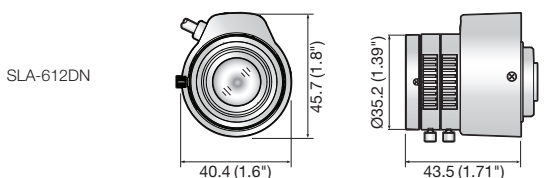

# SLA-3580DN/2812DN/550DV/612DN

1/3", 1/2" CS-mount Auto Iris Lens

SLA-3580DN

SLA-2812DN

SLA-550DV

SLA-612DN

## Key Features

- F1.0 (SLA-3580DN), F1.3 (SLA-2812DN/550DV)  
F1.6 (SLA-612DN) DC type auto iris
- Varifocal 3.5 ~ 8mm / 0.14" ~ 0.31" (SLA-3580DN)  
2.8 ~ 12mm / 0.11" ~ 0.47" (SLA-2812DN)  
5 ~ 50mm / 0.2" ~ 1.97" (SLA-550DV)  
6 ~ 12mm / 0.24" ~ 0.47" (SLA-612DN)

## Dimensions

Unit : mm (inch)

## Technical Specifications

		SLA-3580DN	SLA-2812DN	SLA-550DV	SLA-612DN
CCD		1/3"	1/3"	1/3"	1/2"
Resolution		520K pixel	520K pixel	520K pixel	520K pixel
Zoom Ratio		2.3x	4.2x	10x	2x
Focal Length		3.5 ~ 8mm 0.14" ~ 0.31"	2.8 ~ 12mm 0.11" ~ 0.47"	5 ~ 50mm 0.2" ~ 1.97"	6 ~ 12mm 0.24" ~ 0.47"
Max. Aperture Ratio		1 : 1.0 ~ 360	1 : 1.3 ~ 360	1 : 1.3 ~ 360	1 : 1.6 ~ 300
Max. Image Format		4.8(H) x 3.6(V)	4.8(H) x 3.6(V)	4.8(H) x 3.6(V)	6.4(H) x 4.8(V)
Angle of View	Diagonal	111.2° ~ 44.7°	133.0° ~ 29.7°	64.0° ~ 6.9°	86.4° ~ 38.8°
	Horizontal	83.5° ~ 35.6°	102.2° ~ 23.8°	51.8° ~ 5.6°	65.3° ~ 30.8°
	Vertical	60.4° ~ 26.6°	74.2° ~ 17.8°	39.2° ~ 4.3°	47.4° ~ 23°
Operation	Iris	Auto (F1.0 ~ 360)	Auto (F1.3 ~ 360)	Auto (F1.3 ~ 360)	Auto (F1.6 ~ 300)
	Focus	Manual	0.3 ~ ∞	0.8 ~ ∞	Manual
	Zoom	Manual	Manual	Manual	Manual
Iris Type		DC	DC	DC	DC
Effective Lens Aperture	Front	Ø17.5mm Ø0.69"	Ø23.0mm Ø0.9"	Ø29.5mm Ø1.16"	Ø17.9mm Ø0.7"
	Rear	Ø8.8mm Ø0.35"	Ø7.2mm Ø0.28"	Ø8.7mm Ø0.34"	Ø9mm Ø0.35"
Back Focal Length		8.7 ~ 14.7mm 0.34" ~ 0.58"	20.2 ~ 8.1mm 0.8" ~ 0.32"	10.5 ~ 10.6mm 0.41" ~ 0.42"	7.55 ~ 12.13mm 0.3" ~ 0.48"
Flange Back Length		12.5mm / 0.49"	12.5mm / 0.49"	12.5mm / 0.49"	12.5mm / 0.49"
Mount		CS-mount	CS-mount	CS-mount	CS-mount
Dimensions (WxHxD)		38.6 x 45.3 x 46.0mm (1.52" x 1.78" x 1.81")	43.0 x 48.0 x 56.0mm (1.69" x 1.89" x 2.2")	47.0 x 57.5 x 57.7mm (1.85" x 2.26" x 2.27")	40.4 x 45.7 x 43.5mm (1.6" x 1.8" x 1.71")
Weight		54.5g (0.12 lb)	71g (0.16 lb)	100g (0.22 lb)	53g (0.12 lb)