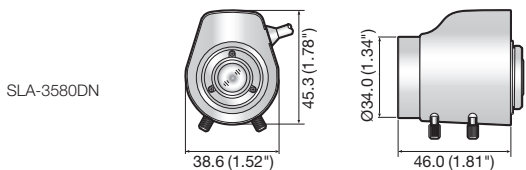

# SLA-3580DN/2812DN/550DV/612DN

1/3", 1/2" CS-mount Auto Iris Lens

SLA-3580DN

SLA-2812DN

SLA-550DV

SLA-612DN

## Key Features

- F1.0 (SLA-3580DN), F1.3 (SLA-2812DN/550DV)  
F1.6 (SLA-612DN) DC type auto iris
- Varifocal 3.5 ~ 8mm / 0.14" ~ 0.31" (SLA-3580DN)  
2.8 ~ 12mm / 0.11" ~ 0.47" (SLA-2812DN)  
5 ~ 50mm / 0.2" ~ 1.97" (SLA-550DV)  
6 ~ 12mm / 0.24" ~ 0.47" (SLA-612DN)

## Dimensions

Unit : mm (inch)

## Technical Specifications

		SLA-3580DN	SLA-2812DN	SLA-550DV	SLA-612DN
CCD		1/3"	1/3"	1/3"	1/2"
Resolution		520K pixel	520K pixel	520K pixel	520K pixel
Zoom Ratio		2.3x	4.2x	10x	2x
Focal Length		3.5 ~ 8mm 0.14" ~ 0.31"	2.8 ~ 12mm 0.11" ~ 0.47"	5 ~ 50mm 0.2" ~ 1.97"	6 ~ 12mm 0.24" ~ 0.47"
Max. Aperture Ratio		1 : 1.0 ~ 360	1 : 1.3 ~ 360	1 : 1.3 ~ 360	1 : 1.6 ~ 300
Max. Image Format		4.8(H) x 3.6(V)	4.8(H) x 3.6(V)	4.8(H) x 3.6(V)	6.4(H) x 4.8(V)
Angle of View	Diagonal	111.2° ~ 44.7°	133.0° ~ 29.7°	64.0° ~ 6.9°	86.4° ~ 38.8°
	Horizontal	83.5° ~ 35.6°	102.2° ~ 23.8°	51.8° ~ 5.6°	65.3° ~ 30.8°
	Vertical	60.4° ~ 26.6°	74.2° ~ 17.8°	39.2° ~ 4.3°	47.4° ~ 23°
Operation	Iris	Auto (F1.0 ~ 360)	Auto (F1.3 ~ 360)	Auto (F1.3 ~ 360)	Auto (F1.6 ~ 300)
	Focus	Manual	0.3 ~ ∞	0.8 ~ ∞	Manual
	Zoom	Manual	Manual	Manual	Manual
Iris Type		DC	DC	DC	DC
Effective Lens Aperture	Front	Ø17.5mm Ø0.69"	Ø23.0mm Ø0.9"	Ø29.5mm Ø1.16"	Ø17.9mm Ø0.7"
	Rear	Ø8.8mm Ø0.35"	Ø7.2mm Ø0.28"	Ø8.7mm Ø0.34"	Ø9mm Ø0.35"
Back Focal Length		8.7 ~ 14.7mm 0.34" ~ 0.58"	20.2 ~ 8.1mm 0.8" ~ 0.32"	10.5 ~ 10.6mm 0.41" ~ 0.42"	7.55 ~ 12.13mm 0.3" ~ 0.48"
Flange Back Length		12.5mm / 0.49"	12.5mm / 0.49"	12.5mm / 0.49"	12.5mm / 0.49"
Mount		CS-mount	CS-mount	CS-mount	CS-mount
Dimensions (WxHxD)		38.6 x 45.3 x 46.0mm (1.52" x 1.78" x 1.81")	43.0 x 48.0 x 56.0mm (1.69" x 1.89" x 2.2")	47.0 x 57.5 x 57.7mm (1.85" x 2.26" x 2.27")	40.4 x 45.7 x 43.5mm (1.6" x 1.8" x 1.71")
Weight		54.5g (0.12 lb)	71g (0.16 lb)	100g (0.22 lb)	53g (0.12 lb)