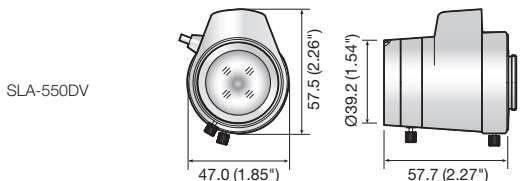

# SLA-3580DN/2812DN/550DV/612DN

1/3", 1/2" CS-mount Auto Iris Lens

SLA-3580DN

SLA-2812DN

SLA-550DV

SLA-612DN

## Key Features

- F1.0 (SLA-3580DN), F1.3 (SLA-2812DN/550DV)  
F1.6 (SLA-612DN) DC type auto iris
- Varifocal 3.5 ~ 8mm / 0.14" ~ 0.31" (SLA-3580DN)  
2.8 ~ 12mm / 0.11" ~ 0.47" (SLA-2812DN)  
5 ~ 50mm / 0.2" ~ 1.97" (SLA-550DV)  
6 ~ 12mm / 0.24" ~ 0.47" (SLA-612DN)

## Dimensions

Unit : mm (inch)

## Technical Specifications

		SLA-3580DN	SLA-2812DN	SLA-550DV	SLA-612DN
CCD		1/3"	1/3"	1/3"	1/2"
Resolution		520K pixel	520K pixel	520K pixel	520K pixel
Zoom Ratio		2.3x	4.2x	10x	2x
Focal Length		3.5 ~ 8mm 0.14" ~ 0.31"	2.8 ~ 12mm 0.11" ~ 0.47"	5 ~ 50mm 0.2" ~ 1.97"	6 ~ 12mm 0.24" ~ 0.47"
Max. Aperture Ratio		1 : 1.0 ~ 360	1 : 1.3 ~ 360	1 : 1.3 ~ 360	1 : 1.6 ~ 300
Max. Image Format		4.8(H) x 3.6(V)	4.8(H) x 3.6(V)	4.8(H) x 3.6(V)	6.4(H) x 4.8(V)
Angle of View	Diagonal	111.2° ~ 44.7°	133.0° ~ 29.7°	64.0° ~ 6.9°	86.4° ~ 38.8°
	Horizontal	83.5° ~ 35.6°	102.2° ~ 23.8°	51.8° ~ 5.6°	65.3° ~ 30.8°
	Vertical	60.4° ~ 26.6°	74.2° ~ 17.8°	39.2° ~ 4.3°	47.4° ~ 23°
Operation	Iris	Auto (F1.0 ~ 360)	Auto (F1.3 ~ 360)	Auto (F1.3 ~ 360)	Auto (F1.6 ~ 300)
	Focus	Manual	0.3 ~ ∞	0.8 ~ ∞	Manual
	Zoom	Manual	Manual	Manual	Manual
Iris Type		DC	DC	DC	DC
Effective Lens Aperture	Front	Ø17.5mm Ø0.69"	Ø23.0mm Ø0.9"	Ø29.5mm Ø1.16"	Ø17.9mm Ø0.7"
	Rear	Ø8.8mm Ø0.35"	Ø7.2mm Ø0.28"	Ø8.7mm Ø0.34"	Ø9mm Ø0.35"
Back Focal Length		8.7 ~ 14.7mm 0.34" ~ 0.58"	20.2 ~ 8.1mm 0.8" ~ 0.32"	10.5 ~ 10.6mm 0.41" ~ 0.42"	7.55 ~ 12.13mm 0.3" ~ 0.48"
Flange Back Length		12.5mm / 0.49"	12.5mm / 0.49"	12.5mm / 0.49"	12.5mm / 0.49"
Mount		CS-mount	CS-mount	CS-mount	CS-mount
Dimensions (WxHxD)		38.6 x 45.3 x 46.0mm (1.52" x 1.78" x 1.81")	43.0 x 48.0 x 56.0mm (1.69" x 1.89" x 2.2")	47.0 x 57.5 x 57.7mm (1.85" x 2.26" x 2.27")	40.4 x 45.7 x 43.5mm (1.6" x 1.8" x 1.71")
Weight		54.5g (0.12 lb)	71g (0.16 lb)	100g (0.22 lb)	53g (0.12 lb)