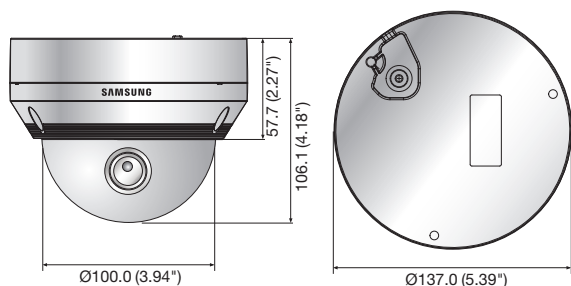

Dimensions

Unit : mm (inch)